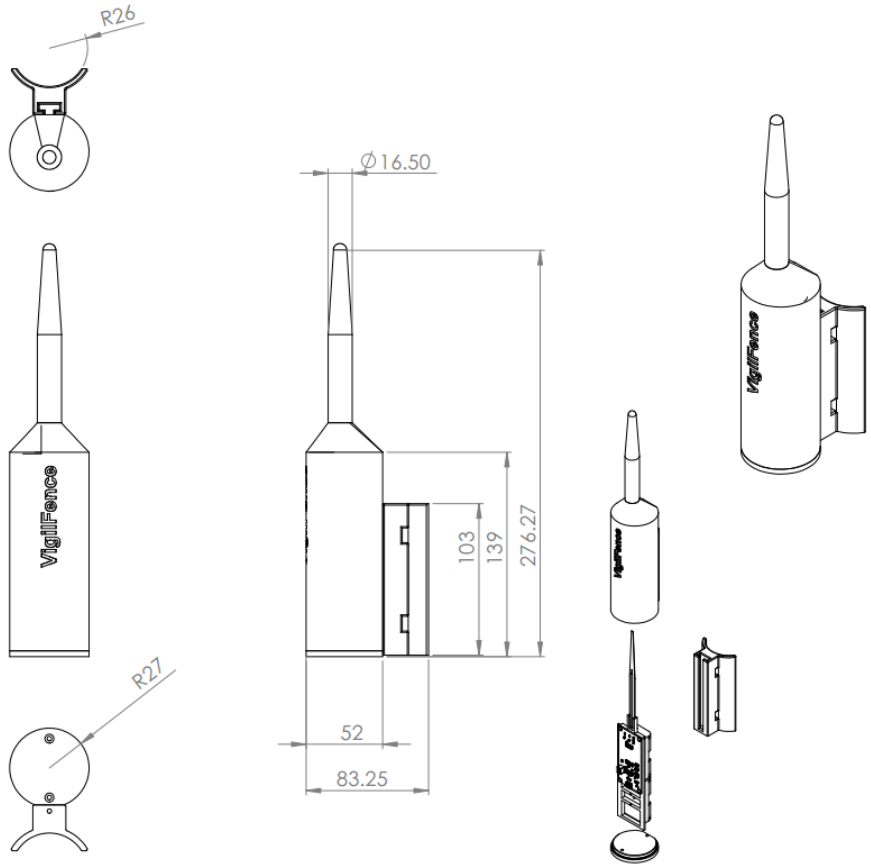

¹ Typical installation is every third pole

² Battery endurance will depend on the number of triggered events
Connection range will depend on the site specifics – typical urban connections are 3-5km

TECHNICAL INFORMATION– VIGILFENCE VERSION RA1.5

Physical External Dimensions (mm)

Length 85mm Width 55mm Height 280mm

Case Materials

PETG Plastic - UV Stabilized

Mounting

2 x Stainless steel Cable Ties

Operating Voltage

2.2 - 3.6v DC